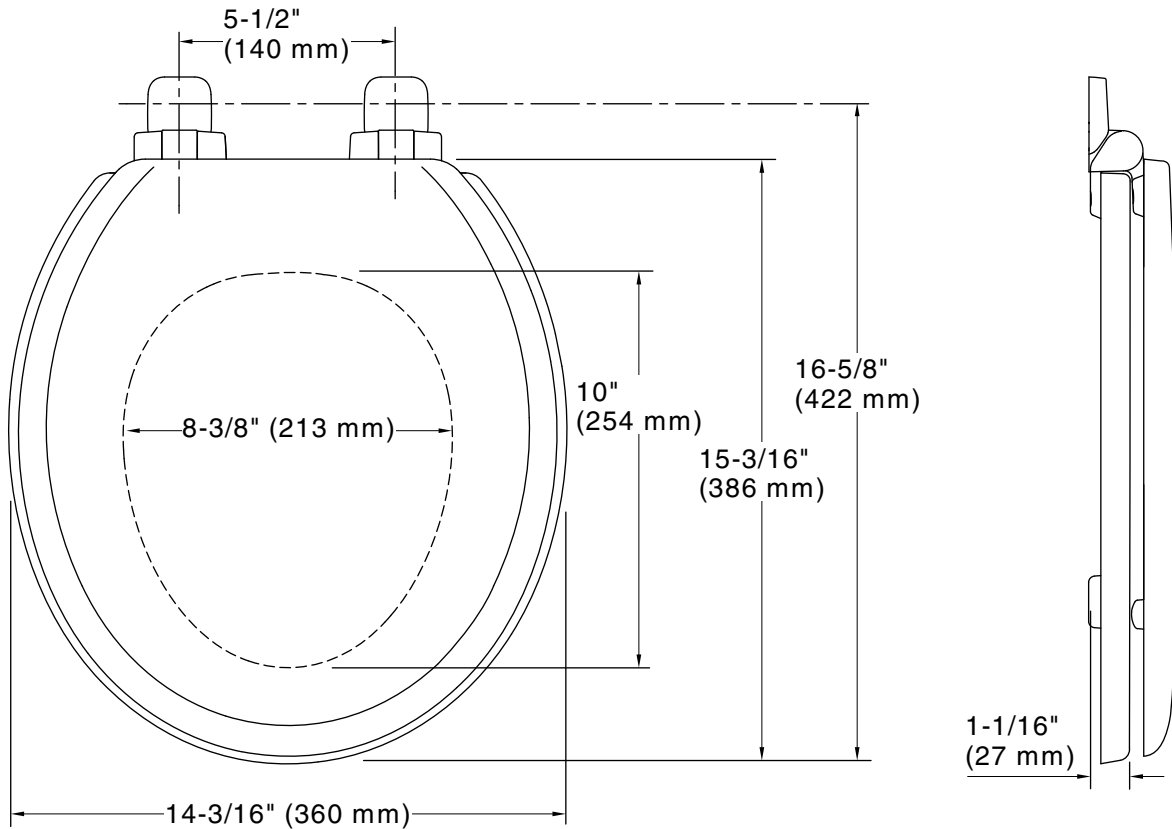

Color	Code	Description
	0	White
	96	Biscuit

Technical Information

All product dimensions are nominal.

Seat shape type: Round-front
Seat front type: Closed-front
Seat-mounting holes: 5-1/2" (140 mm)

Notes

Install this product according to the installation instructions.